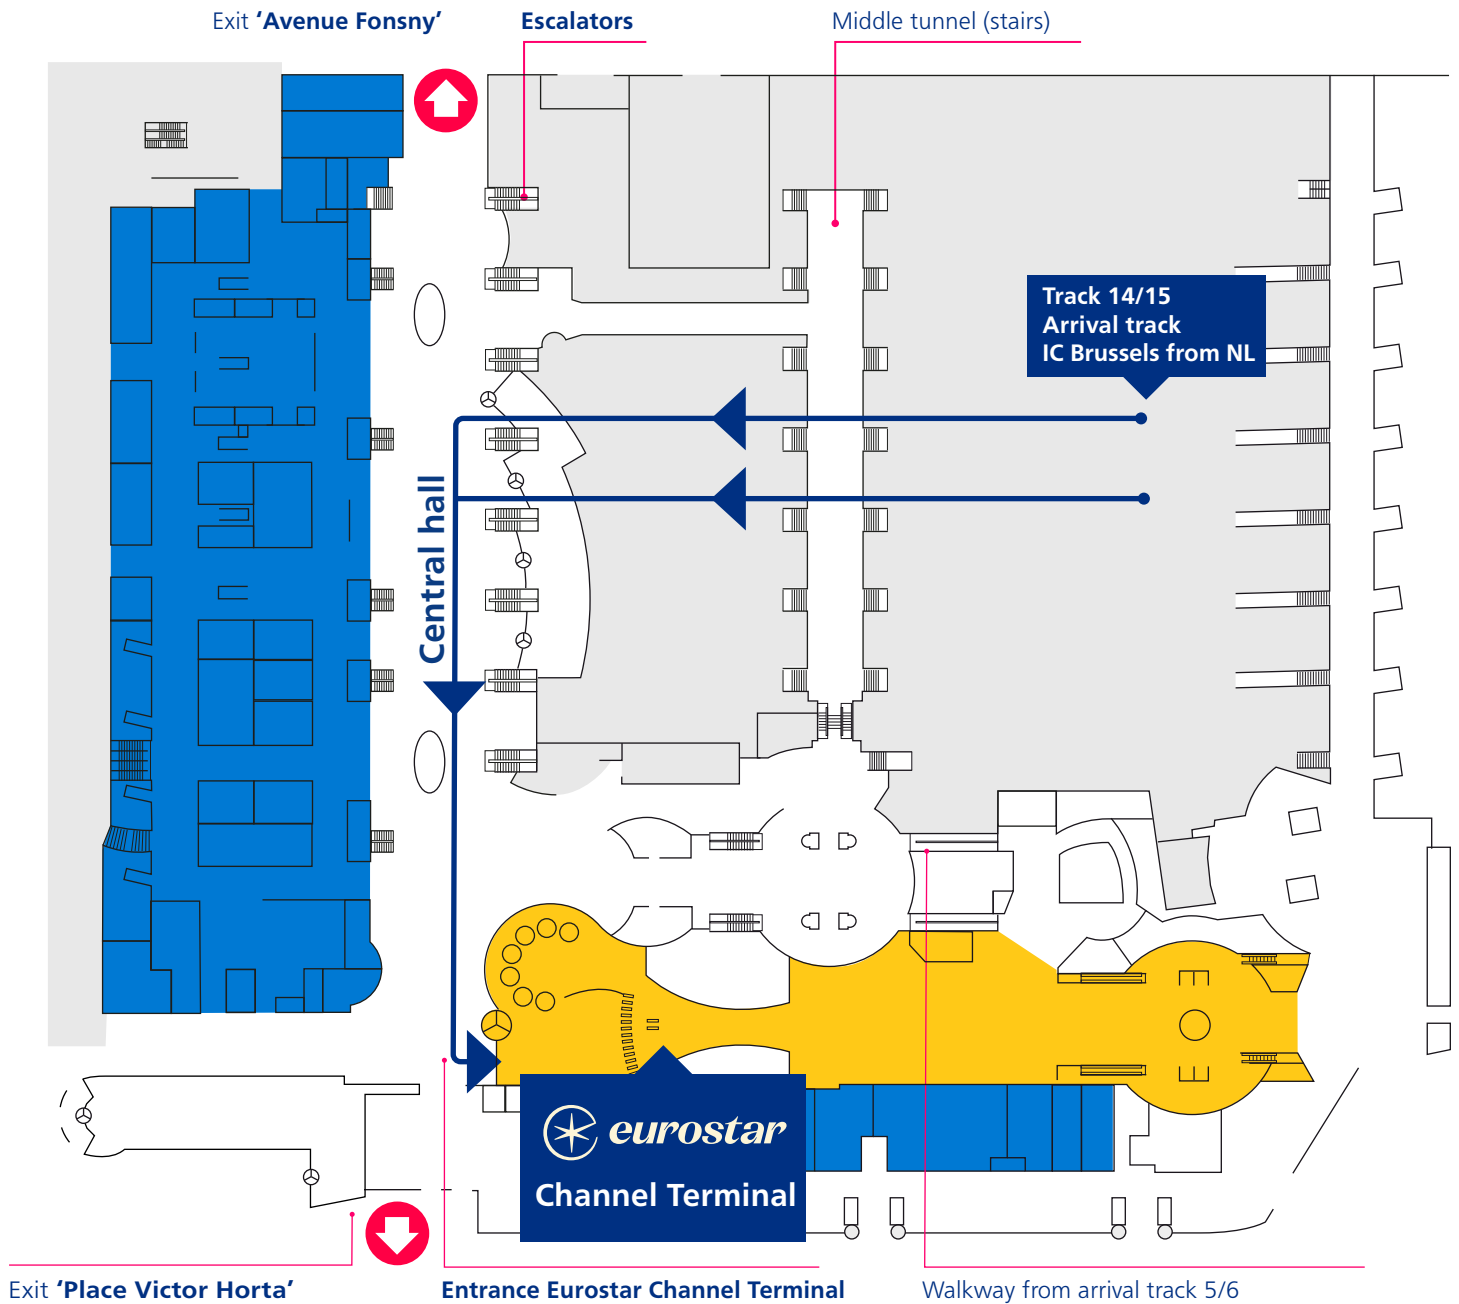

# Walking route Eurostar Channel Terminal

## Brussels South / Midi station

-  Shopping zone
-  Eurostar Channel Terminal
-  Exit