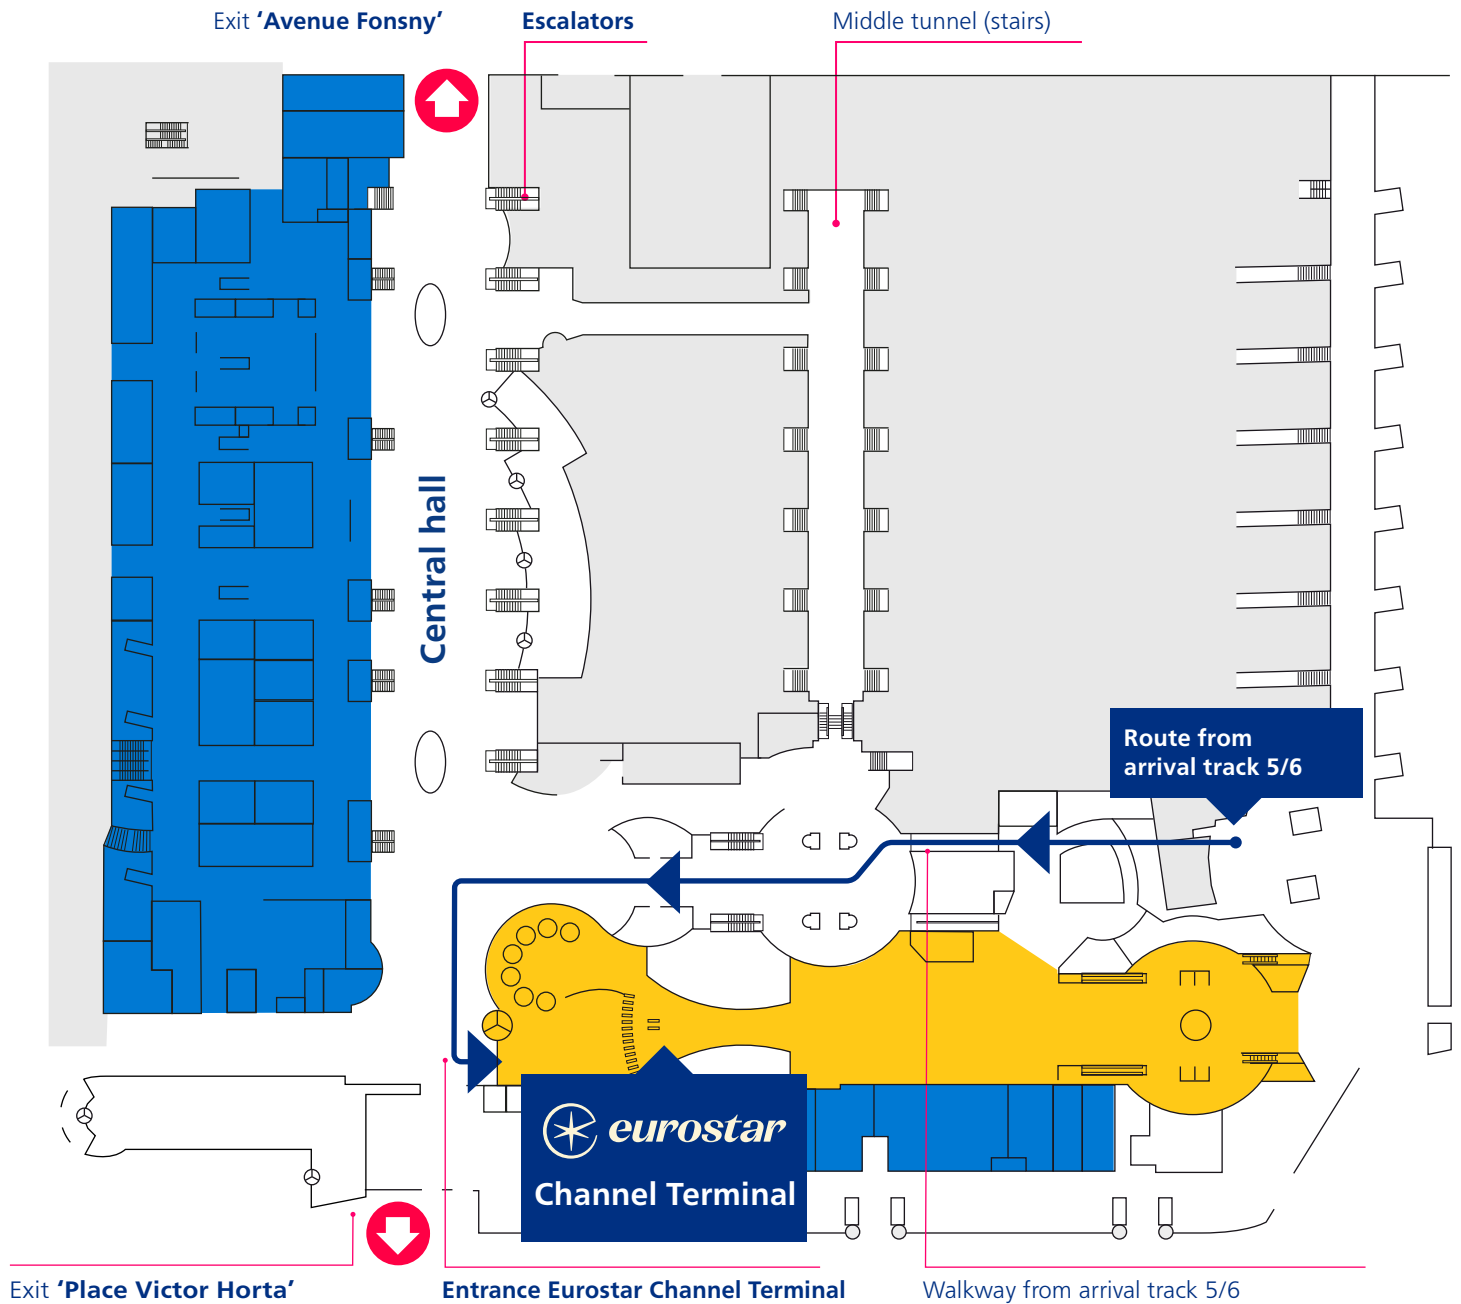

Walking route Eurostar Channel Terminal

Brussels South / Midi station

-  Shopping zone
-  Eurostar Channel Terminal
-  Exit