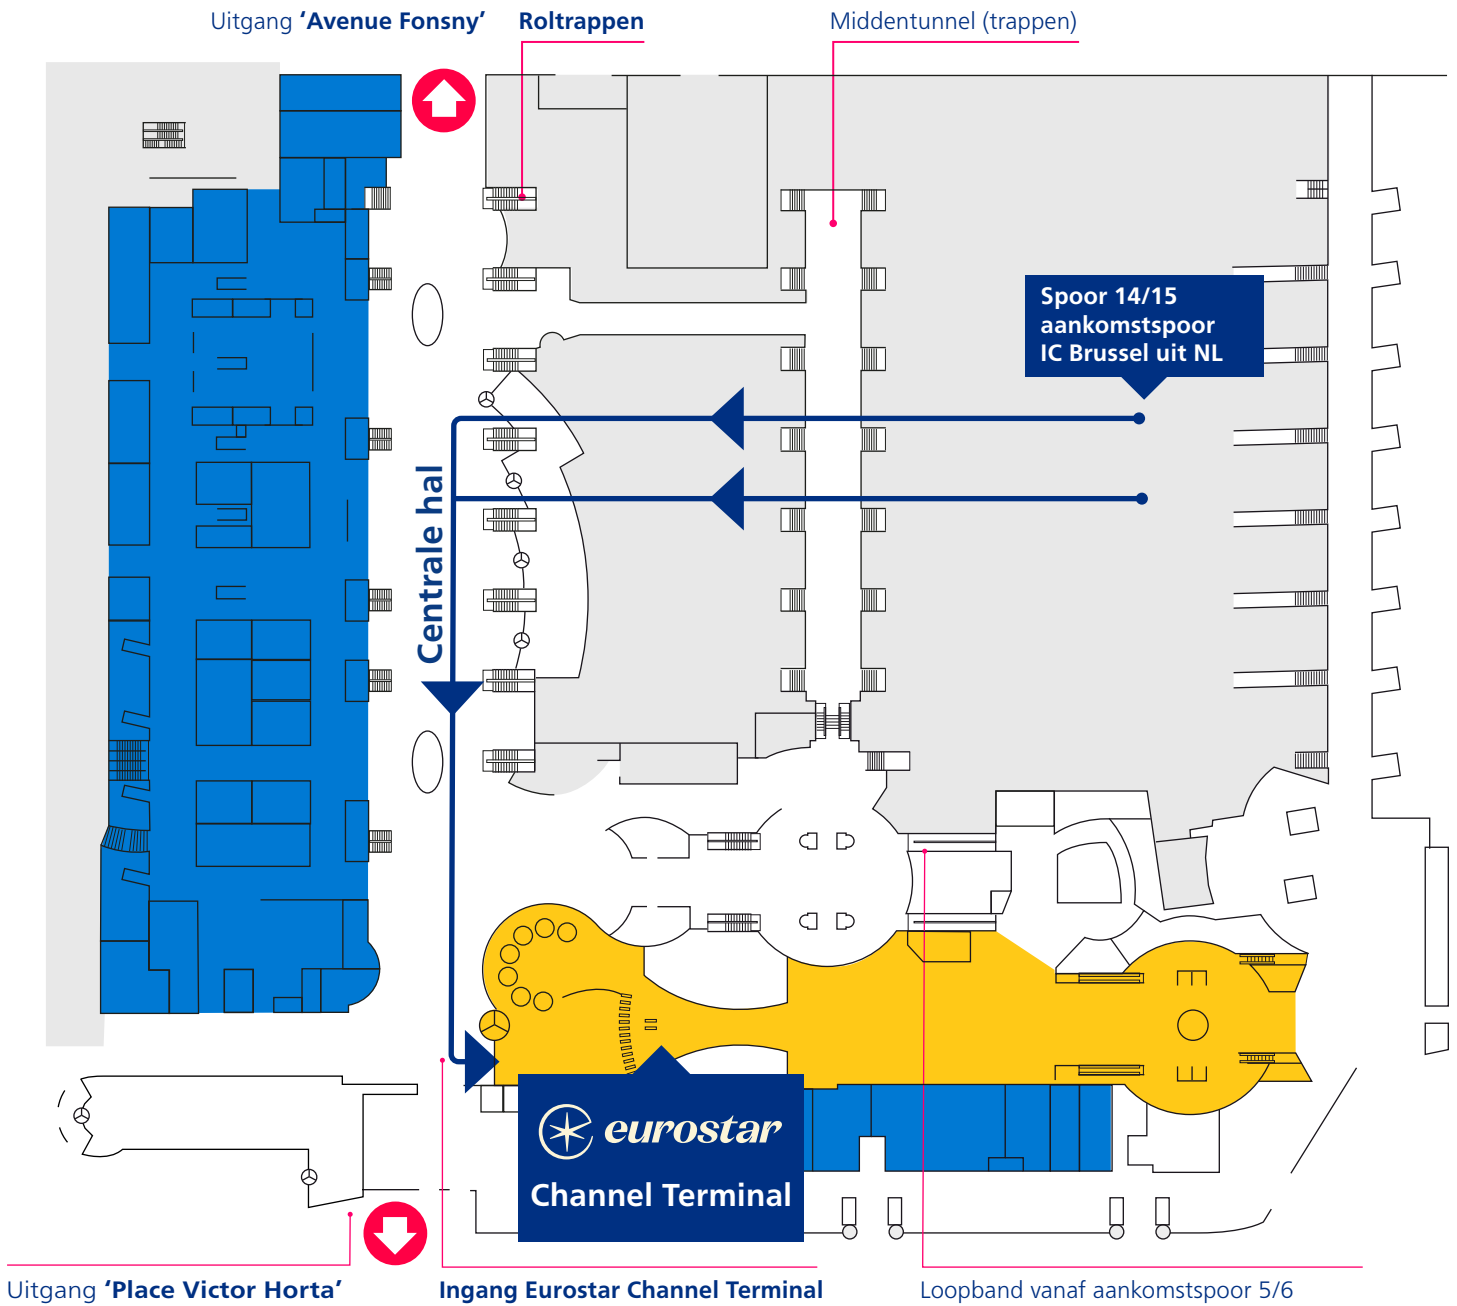

# Looproute Eurostar Channel Terminal

## Station Brussel-Zuid

-  Shopping zone
-  Eurostar Channel Terminal
-  Uitgang